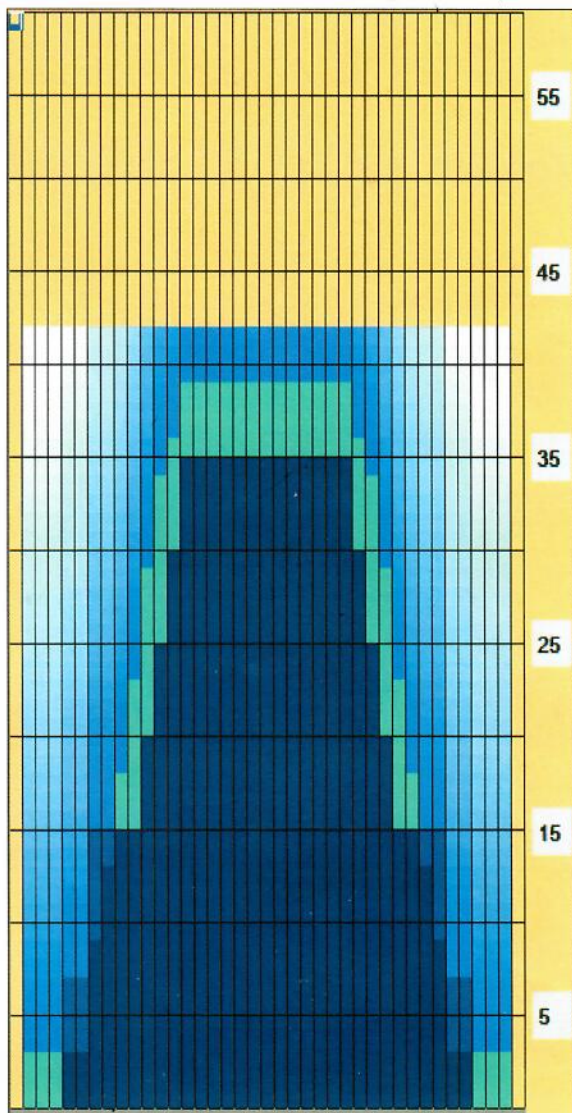

Indiana State Open Championship 2020B

Oil Pattern Distance:	42 Feet	Reverse Brush Drop:	42 Feet	Oil Per Board:	50 uL
Forward Oil Total:	21.5 mL	Reverse Oil Total:	12 mL	Volume Oil Total:	33.5 mL
Forward Boards Crossed:	430 Boards	Reverse Boards Crossed:	240 Boards	Total Boards Crossed:	670 Boards

Conditioner:
Type In or Select
One

TransferType:
Type In or Select
One

- Forward
- Reverse
- Combined
- Buff

Item	3L-7L:18L-18R	8L-12L:18L-18R	13L-17L:18L-18R	18L-18R:17R-13R	18L-18R:12R-8R	18L-18R:7R-3R
Description	Outside Track:Middle	Middle Track:Middle	Inside Track:Middle	Middle: Inside Track	Middle:Middle Track	Middle:Outside Track
Track Zone Ratio	6.25	1.74	1.02	1.02	1.74	6.25