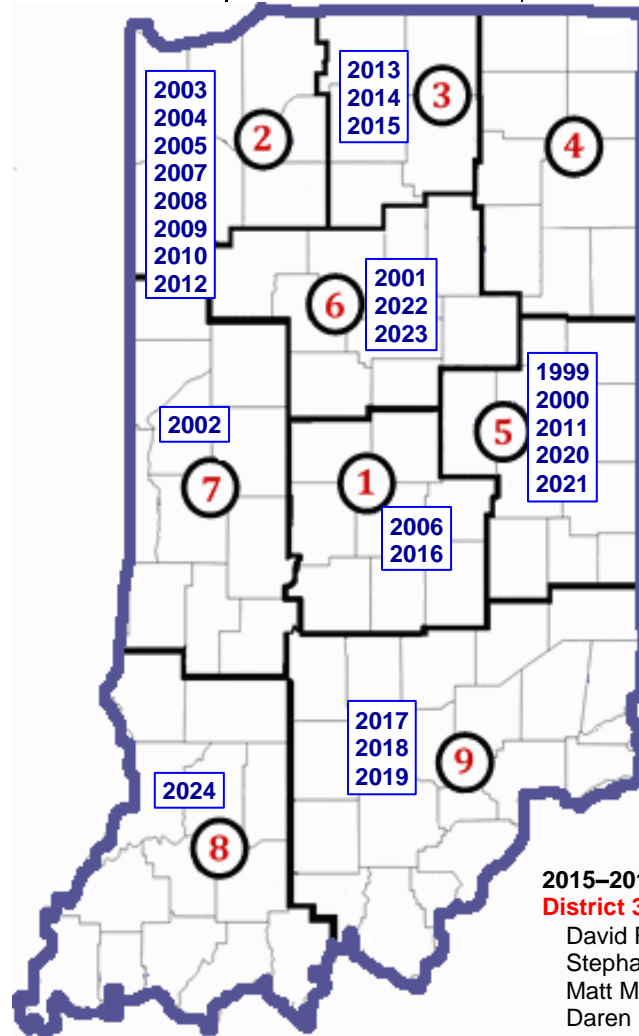

2005–11/06/05

District 2

Mike Kozy
Timm Sieber
Erik Howard
R Johnson
Dave Bohlin

2006–11/05/06

District 1

C Sampson
Larry Owens
E Barnard
J Ervin
P Ruth

2007–11/04/07

District 2

Mike Kozy
Timm Sieber
Erik Howard
R Johnson
Dave Bohlin

2008–11/16/08

District 2

Mike Kozy
Timm Sieber
Erik Howard
R Johnson
Dave Bohlin

2010–11/07/10

District 2

Justin Hauser
Timm Sieber
Dave Bohlin
Erick Howard
Glenn LeBlanc
Mike Kozy

2011–11/06/11

District 5

S Beaty
Wm Kendall, Sr
Wm Kendall, Jr
K Carney
C Kendall

2013–11/03/13

District 3

David Rossi
Stephanie Rossi
Matt Miller
Daren Reed
Brian Cotherman

2014–11/02/14

District 3

David Rossi
Stephanie Rossi
Matt Miller
Daren Reed
Brian Cotherman

2017–11/05/17

District 9

B Barr
D Ray
S Miller
S Franklin
B Klosterman
K Thompson

2018–11/04/18

District 9

Wanda Garrett
Bill Barr
Starla Miller
Shawn Franklin
Kent Thompson
B Klosterman

2019–10/20/19

District 9

R Wilson, Sr
R Wilson, Jr
D Henry
C Jones
S Franklin

2020–10/18/20

District 5

Jeremy Ferguson
Scott Kramer, Jr
Jeff Harris
Chuck Vester
Scotty Kramer, III

2021–10/17/21

District 5

Jason Burns
Duane Marcum
Christina Main
Danny Collins
Paula Strouse

2022–10/02/22

District 6

Jon Kelley
Brad Slabaugh
Mike Cowell
Rob Smith, Jr
Jacob Brown

2023–09/24/23

District 6

Jon Kelley
Brad Slabaugh
Mike Cowell
Rob Smith
Zach Spencer

2024–09/29/24

District 8

Brian Eger
Andrew Mayes
Michael Grimm
Jeff Cox
Mike Hofman

2015–2015

District 3

David Rossi
Stephanie Rossi
Matt Miller
Daren Reed
Brian Cotherman

2016–10/30/16

District 1

R Burgess
Brian Petrey
Charlton Cavette
J Proper
T Spegal

2009–11/01/09

District 2

W Elliott
R Hoernig
G Clarke
G Schares
R Kerbs, Jr

2012–11/04/12

District 2

Mike Kozy
Timm Sieber
Erik Howard
Justin Hauser
Kayla Riffle