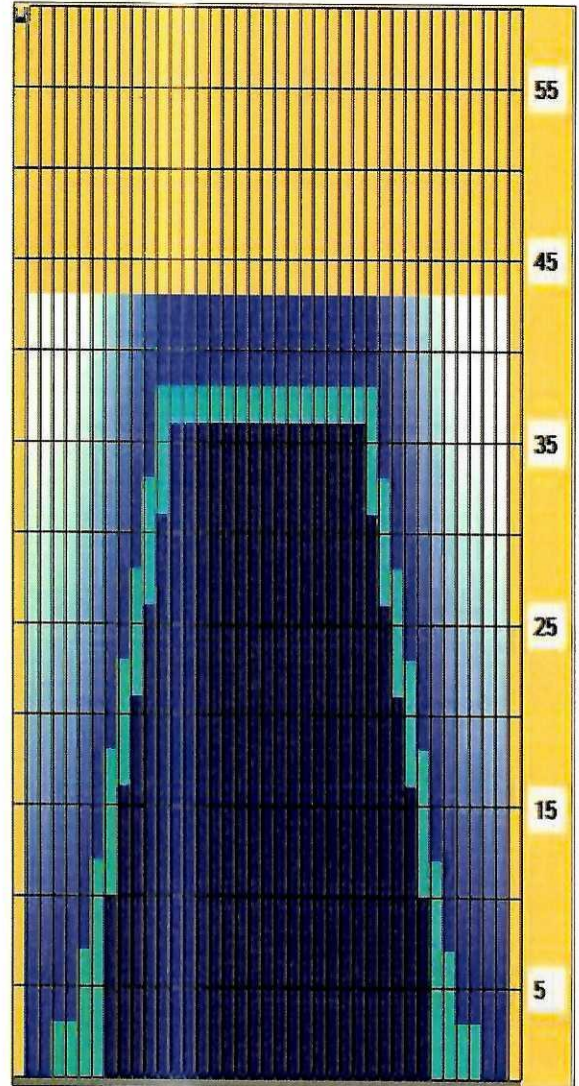

2025 ISUSBC CHAMPIONSHIP PATTERN PBW

Oil Pattern Distance:	43 Feet	Reverse Brush Drop:	0 Feet	Oil Per Board:	45 uL
Forward Oil Total:	19.125 mL	Reverse Oil Total:	9.675 mL	Volume Oil Total:	28.8 mL
Forward Boards Crossed:	425 Boards	Reverse Boards Crossed:	215 Boards	Total Boards Crossed:	640 Boards

Conditioner:
Type In or Select
One

TransferType:
Type In or Select
One

- Forward
- Reverse
- Combined
- Buff

Item	3L-7L:18L-18R	8L-12L:18L-18R	13L-17L:18L-18R	18L-18R:17R-13R	18L-18R:12R-8R	18L-18R:7R-3R
Description	Outside Track/Middle	Middle Track/Middle	Inside Track/Middle	Middle: Inside Track	Middle/Middle Track	Middle/Outside Track
Track Zone Ratio	7.37	1.56	1	1	1.56	7.37